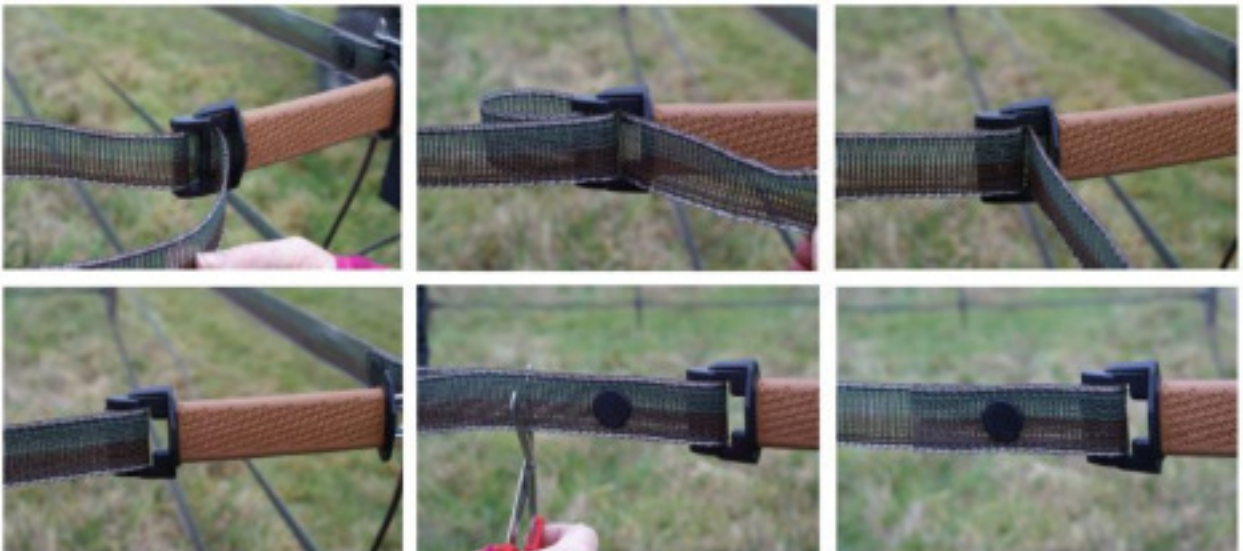

HorseGuard Gate Handle installation

A small cut into the tape to reduce its width will make its installation into the buckle of the handle easy and fast.

#BP38 & #RCLIPb

#BP13A on #BP37

sandrine@horseguardfencing.ca
1.800.817.6930 (TOLL FREE)
horseguardfencing.ca